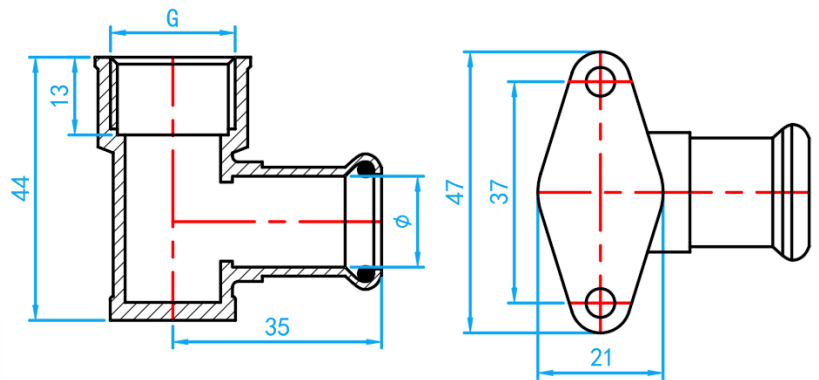

DZR BRASS PRESS FIT FITTINGS

A Product of the nPressGuard[®] Solution

COMPLY WITH BSEN1254-2:1998

FI WALLPLATE ELBOW

CROSS SECTIONAL VIEW

DIMENSIONS

SKU	G (inch)	∅ (mm)	WEIGHT (Kg)	PCS/CTN
PFNFE015	½" BSP	15.2	0.085	240